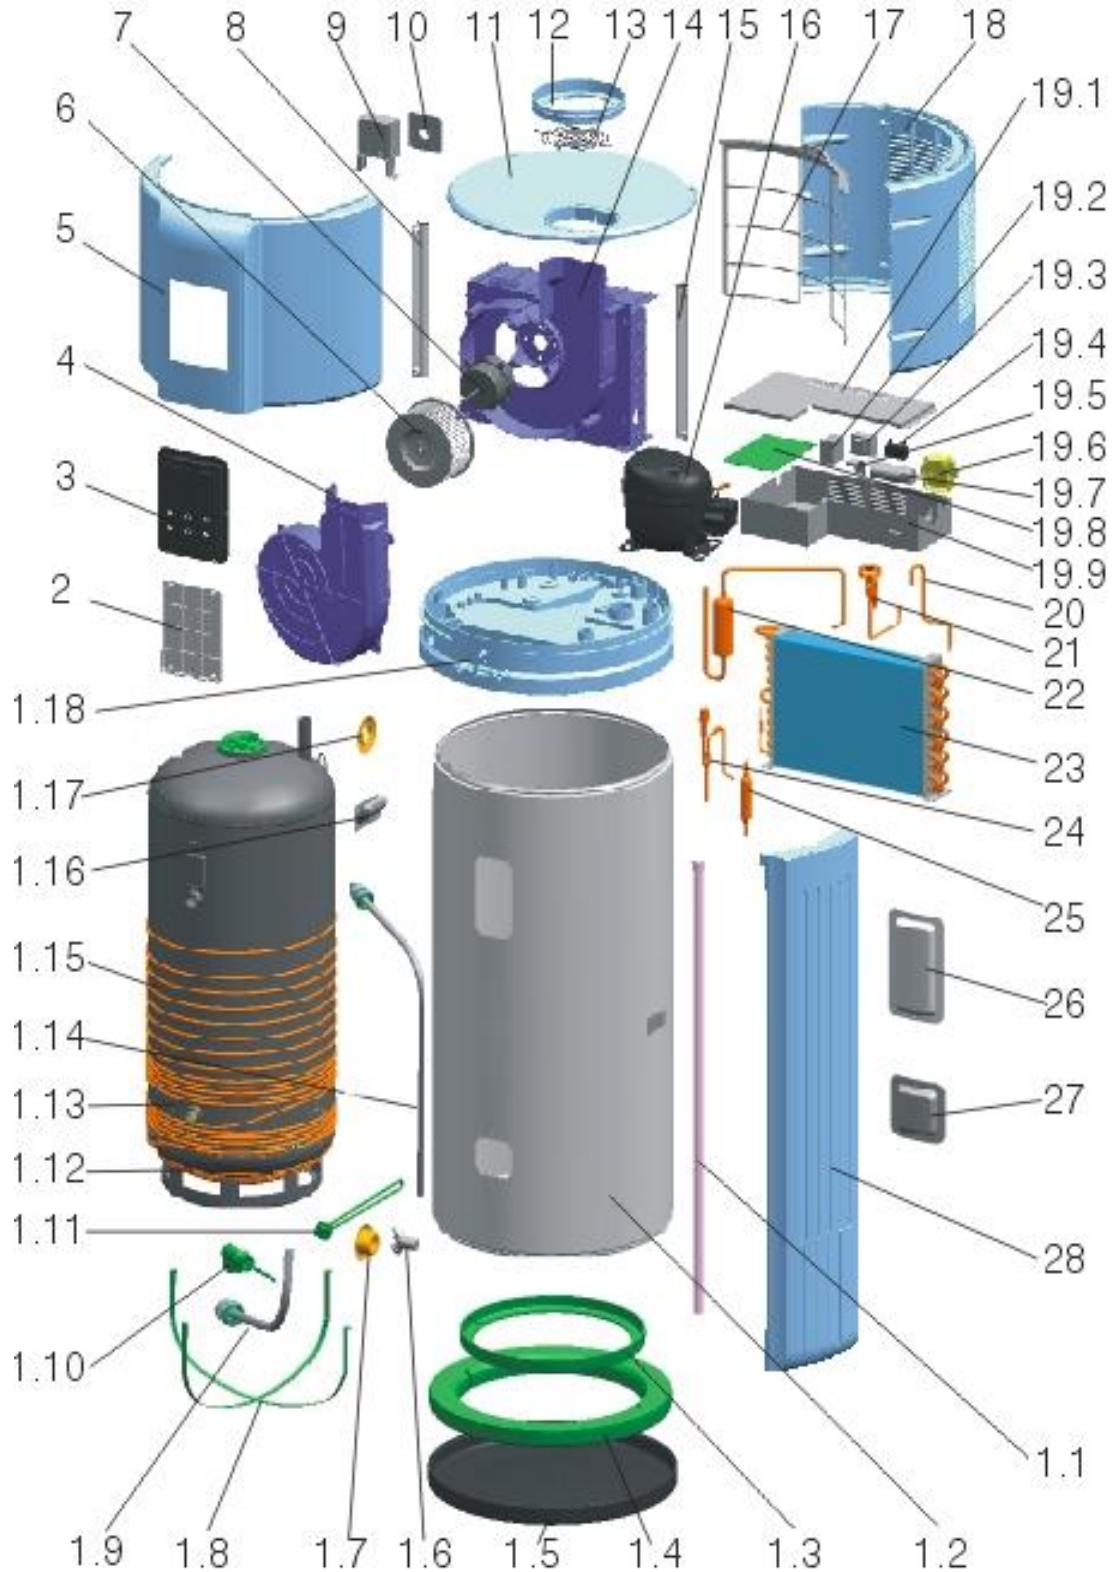

NORTH AMERICAN HVAC PRODUCTS LTD

Hybrid heat pump water heater

Model No. WH50GM

Parts List

No.	BOM Code	Part name	quantity
1	201290590155	water tank assembly	1
1.1	202990590002	anode rod	1
1.2	201290590158	water tank crust	1
1.3	201190500017	tank holder	1
1.4	202290500000	Bottom EPS part	1
1.5	201290590116	water tank bottom cover	1
1.6	201601690002	drain valve	1
1.7	201190500274	cover of T&P valve port	2
1.8	201290590008	condenser belt	2
1.9	201690590354	water outlet pipe	1
1.10	201601690001	T&P valve	1
1.11	202403101388	electric heater	2
1.12	201690590356	bottom condenser	1
1.13	203690590002	enamel tank assembly	1
1.14	201690590355	water inlet pipe	1
1.15	201690590351	cyclinder condenser	1
1.16	201156100024	product handle	2
1.17	201190500269	cover of water inlet port	2
1.18	201190590059	tank top cover assembly	1
2	201190590297	screen cover	1
3	201190590298	membrane	1
4	201190590305	back volute cover	1
5	201190590302	front shroud	1
6	201100100207	centrifugal fan assembly	1
7	202400400745	fan motor	1
8	201190590295	left rail	1
9	201290590168	wire connect box assembly	1
10	201290590167	wire connect box cover	1
11	201190590296	top cover	1
12	201190590300	air duct port	1
13	201290590169	steet net	1
14	201190590304	front volute cover	1
15	201190590294	right rail	1